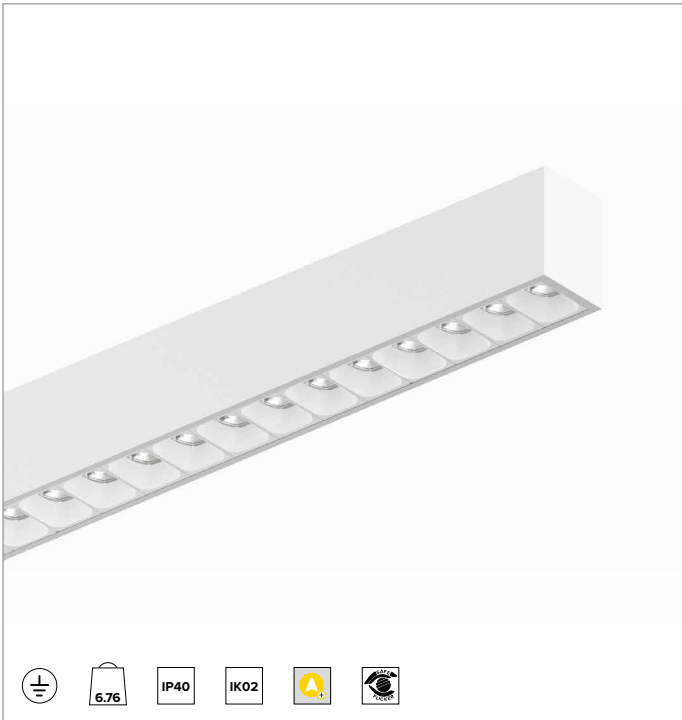

T030MX840ELPW | LOGICO EASY Stand Alone 57 - UGR16

Linear stand alone LED fixture for ceiling mounted or suspension installation. Emergency version

		4000K	H(m)	D1(m)	D2(m)	E _{max} (lx)
		Ra80	75°	59°		
Fixture Power	28W	1	1.54	1.14	2872	
Source Flux	3616lm	2	3.08	2.28	718	
Fixture Flux	3617lm	3	4.62	3.41	319	
Efficacy	129lm/W	4	6.16	4.55	180	
6000770	I _{max} =920cd/klm	I _{max}	3326cd	5	7.71	5.69 115

CCT nominal: 4000K

Lifetime (L80/B10): 100000h tq +25°C

ILLUMINOTECHNICAL CHARACTERISTICS

Direct emission. Controlled light. UGR16 Optics: optical system made of lenses with differentiated facets for optimizing the direction of the luminous flux and cellular optics in white anti-glare polycarbonate (UGR<16 and L65<1500 cd/m² EN-12464-1).

Painted extruded aluminium body with 57mm section and polycarbonate end caps. Upper closing screen in white PVC.

Colour and finish: White

Dimensions: L=2352mm

Weight: 6.76Kg

Version: LINEAR

Degree of protection: IP40