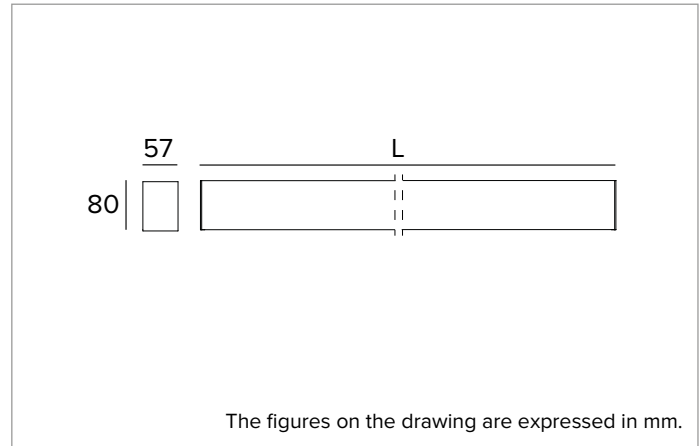

T030MX840ELPW | LOGICO EASY Stand Alone 57 - UGR16

Linear stand alone LED fixture for ceiling mounted or suspension installation. Emergency version

		4000K	H(m)	D1(m)	D2(m)	E _{max} (lx)
		Ra80	75°	59°		
Fixture Power	28W	1	1.54	1.14	2872	
Source Flux	3616lm	2	3.08	2.28	718	
Fixture Flux	3617lm	3	4.62	3.41	319	
Efficacy	129lm/W	4	6.16	4.55	180	
6000770	I _{max} =920cd/klm	I _{max}	3326cd	5	7.71	5.69 115

Painted extruded aluminium body with 57mm section and polycarbonate end caps. Upper closing screen in white PVC.

Colour and finish: White

Dimensions: L=2352mm

Weight: 6.76Kg

Version: LINEAR

Degree of protection: IP40